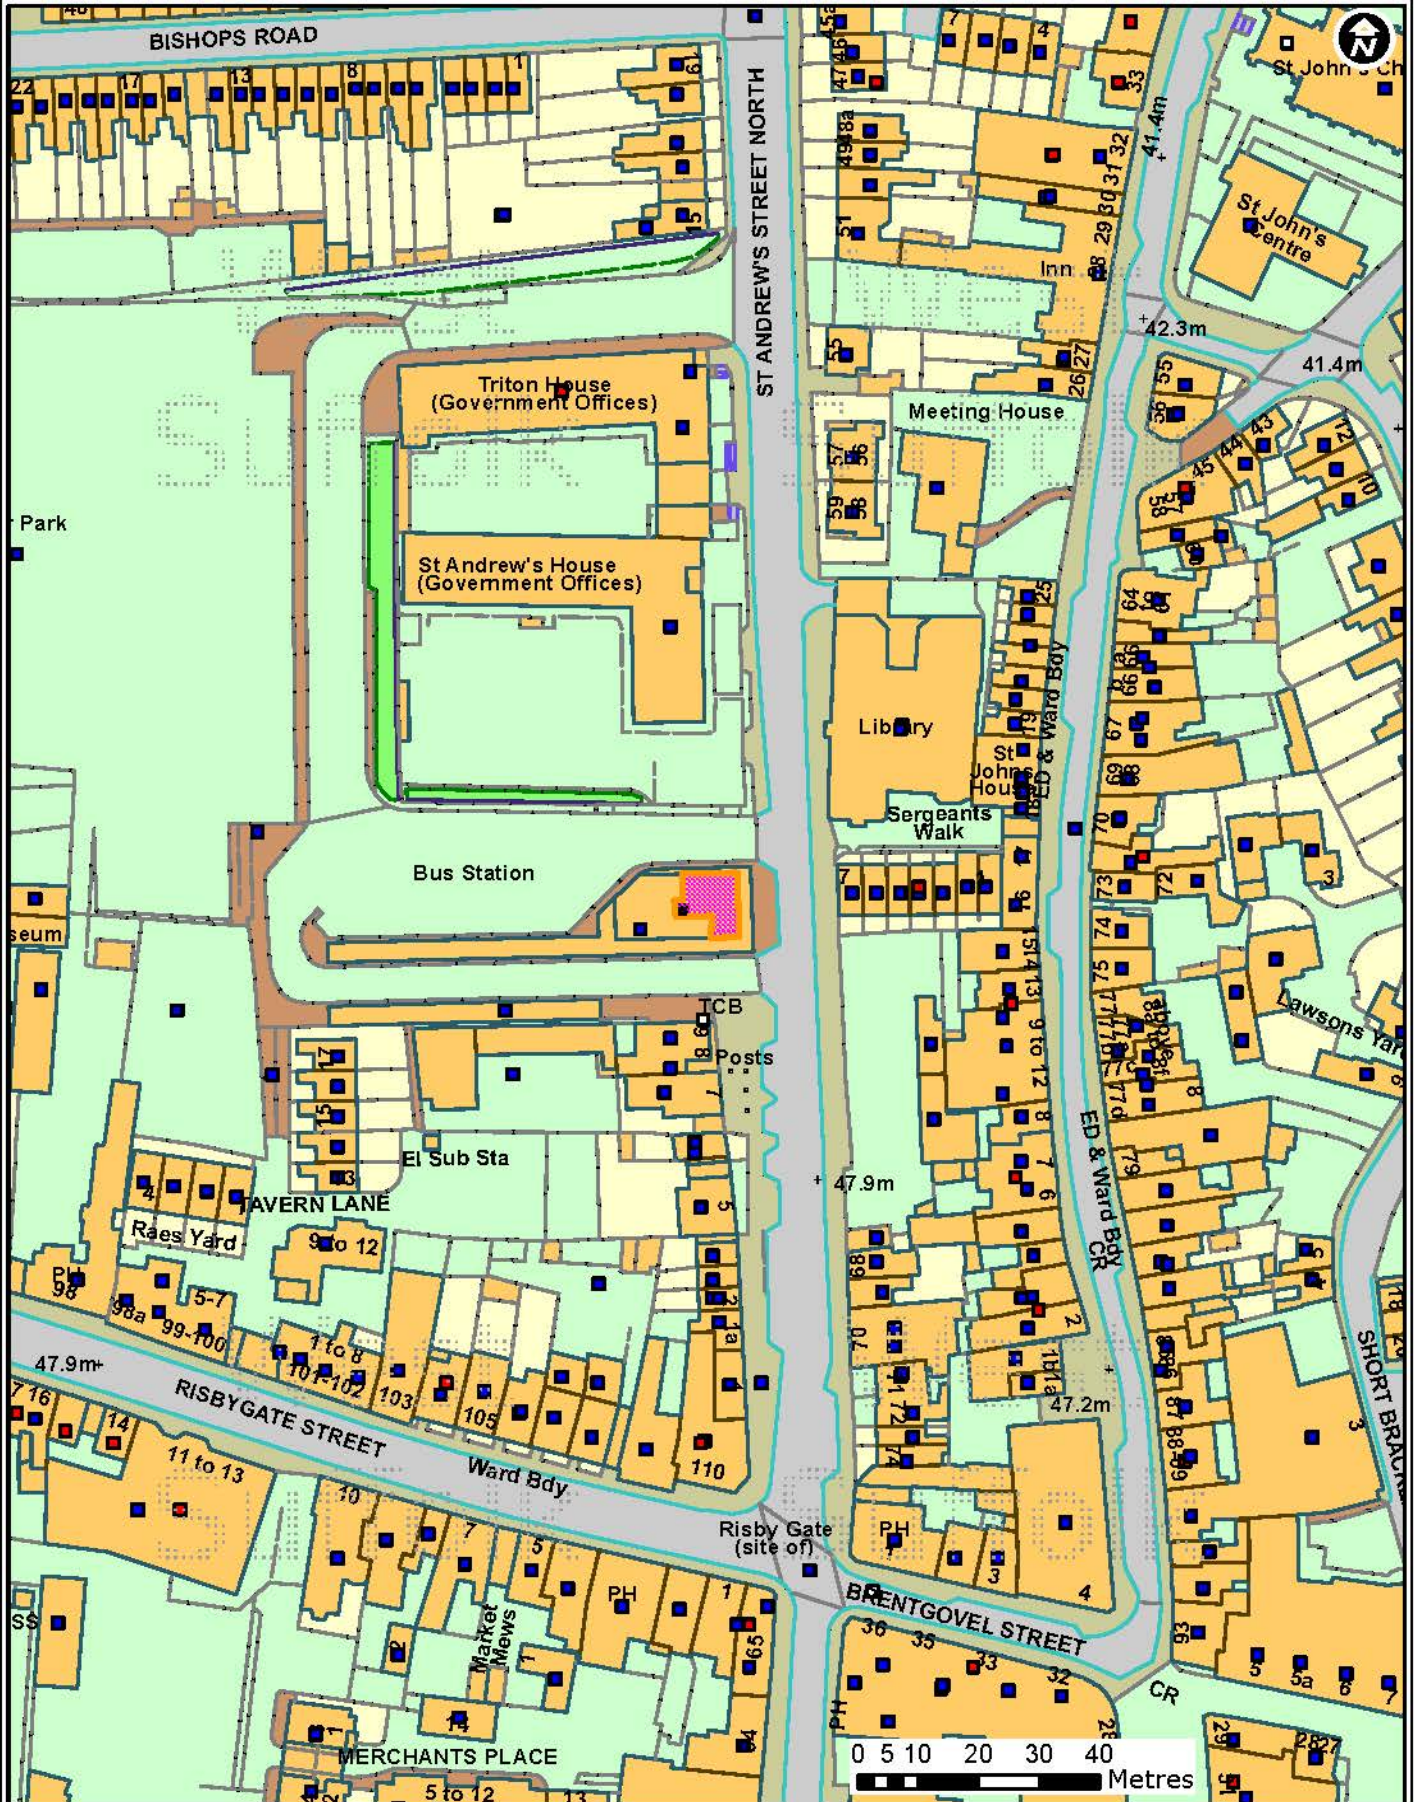

## Bus Station, Bury St Edmunds

Forest Heath • St Edmundsbury

**West Suffolk**  
working together

© Crown Copyright and database rights 2015 Ordnance Survey 100019675/100023282. You are not permitted to copy, sub-license, distribute or sell any of this data to third parties in any form. Use of this data is subject to terms and conditions. See [www.westsuffolk.gov.uk/disclaimer.cfm](http://www.westsuffolk.gov.uk/disclaimer.cfm).

**Scale: 1:1,250**  
**Date: 16/04/2016**